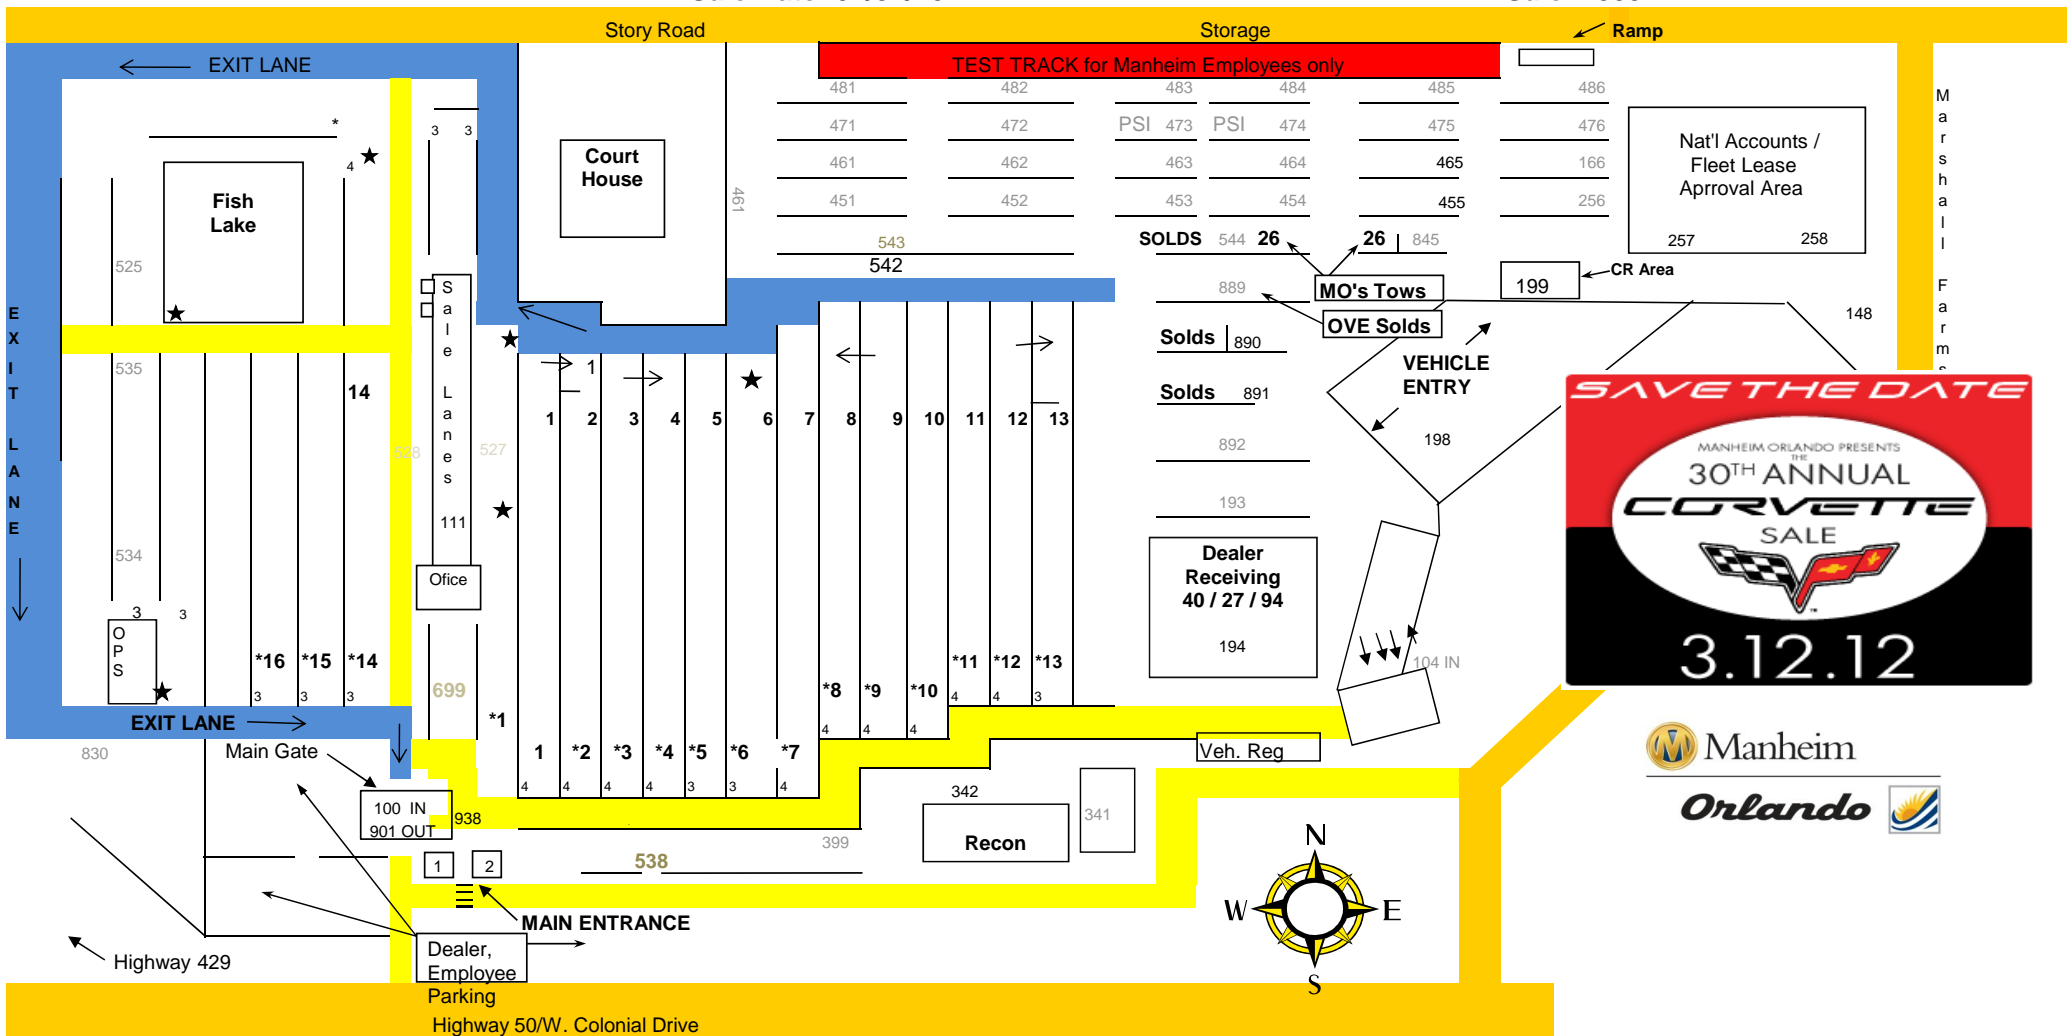

Sale Date: 01/31/2012

Sale # 005

LN	#	Time	Running	LN	#	Time	Running	LN	#	Time	Running
1	450	9:00	TD Auto Finance	8	287	9:45	Dealer Consignment	15	250	9:30	Southeast Toyota Finance / CenterOne / Onesource
2	333	9:00	Chrysler / Manheim's Finest / Select Lane	9	250	9:15	Enterprise / Misc Rac	16	90	9:15	Lexus / Toyota / Dealer Consignment
3	296	9:45	Dealer Consignment / Jackson Lease	10	300	9:15	Avis budget / DTG / Hertz	26	20	8:30	MO Tows
4	294	9:45	Dealer Consignment	11	253	9:15	Nissan and Infiniti Remarketing Services / Dealer Consignment	99	20		Lexus / Toyota Weekend Ove
5	251	9:45	Dealer Consignment	12	280	9:15	Chase / 5th-3rd / RSA / Mis Lease / BMW / Dealer Consignment				
6	256	9:45	Dealer Consignment	13	249	9:15	Wells Fargo / Dealer Consignment				
7	275	9:45	Dealer Consignment	14	250	9:30	Southeast Toyota Finance / CenterOne / Onesource				

\* Denotes the location of the first car in each lane.

★ Denotes the location of cold drinking water

Total Cars: 4,404