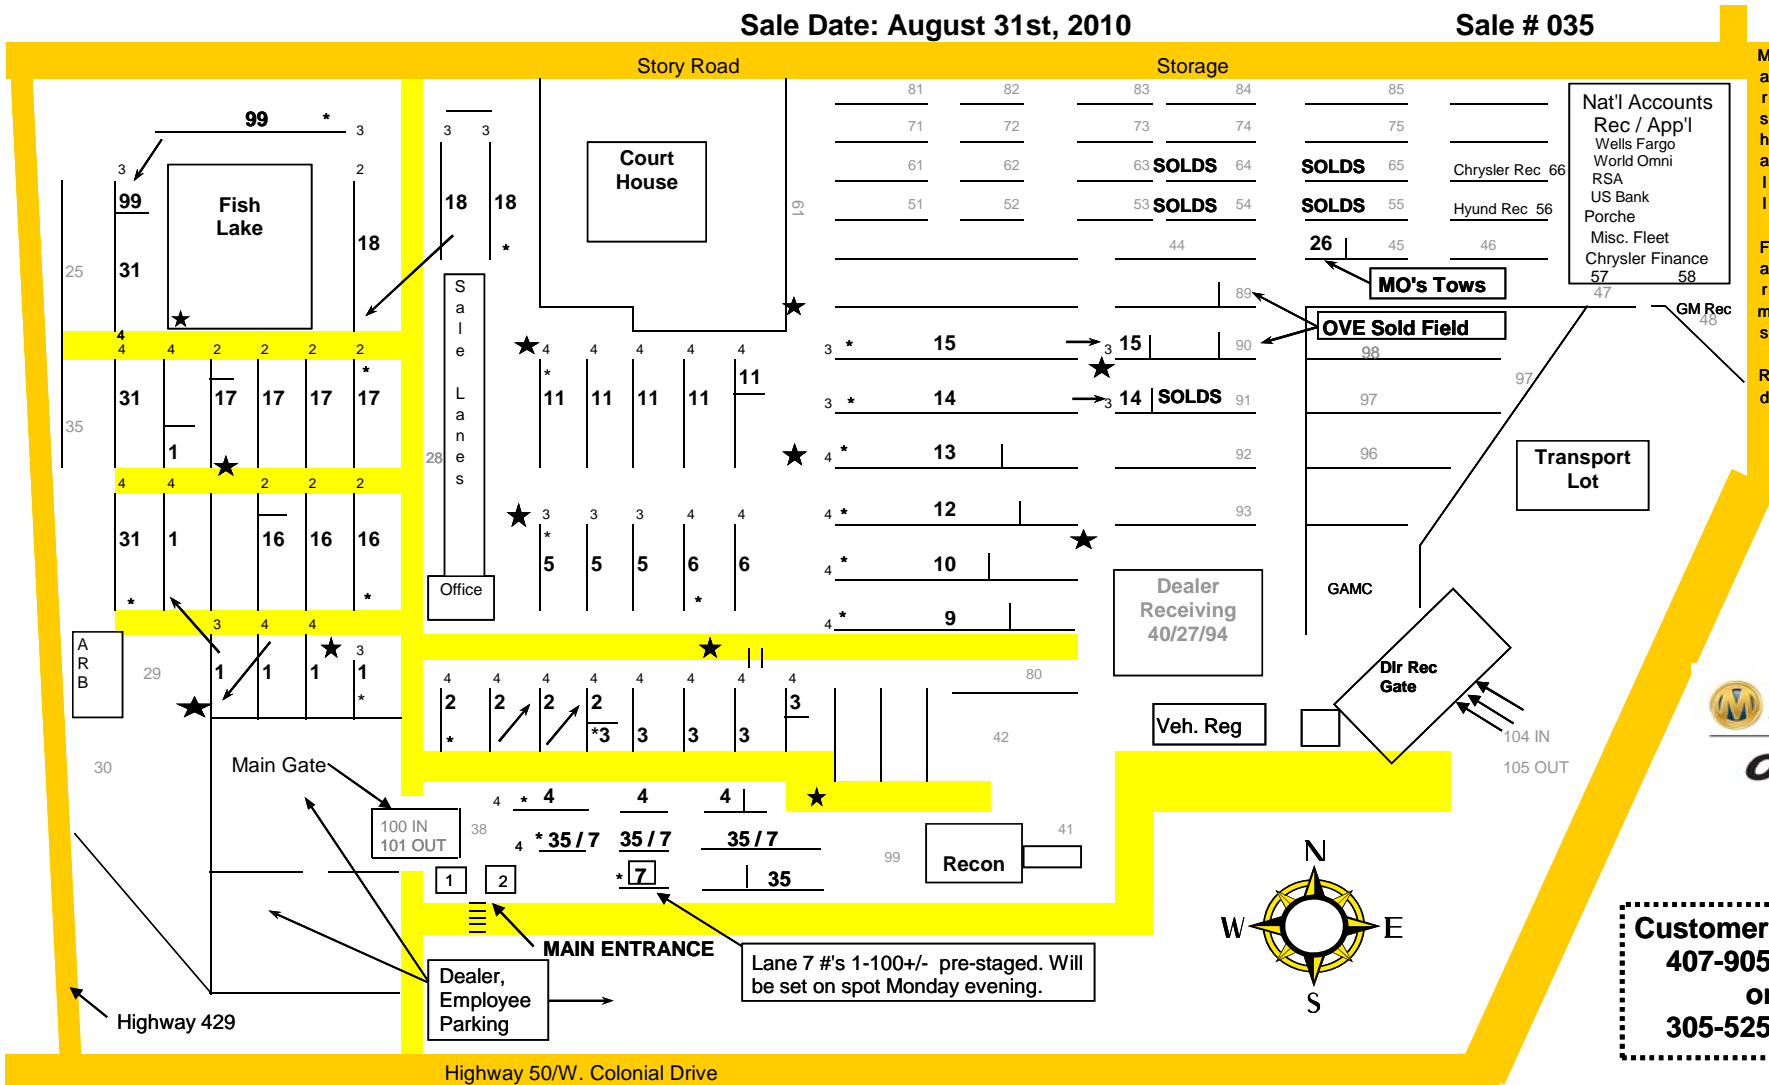

Sale Date: August 31st, 2010

Sale # 035

Customer Service
407-905-8707
or
305-525-1304

LN #	Time	Running
1	525 9:30	Chrysler Finance
2	230 9:30	Dealer Consignment
3	277 9:30	5/3 Bank / RSA / Misc Lease / BMW / Dealer Consignment
4	266 9:30	Manheim's Finest / Asbury / Early Bird / Prime Time / Woodall Auto
5	257 9:45	Dealer Consignment
6	245 9:45	Dealer Consignment
7	300 9:30	Enterprise
8	CLOSED	

LN #	Time	Running
9	250 9:30	Avis-Budget / Misc RAC
10	225 9:30	DTAG / Hertz
11	274 9:00	GMAC / GM Dealer Lane
12	254 9:30	Dealer Consignment
13	241 9:30	Wells Fargo / Dealer Consignment
14	316 9:30	World Onmi / Dealer Consignment
15	290 9:30	Dealer Consignment / World Omni
16	224 9:30	Dealer Consignment

LN #	Time	Running
17	229 9:30	Dealer Consignment Exotics
18	219 9:30	Dealer Consignment Exotics
19	CLOSED	
20	CLOSED	
21	CLOSED	
22	CLOSED	
23	CLOSED	
24	CLOSED	
26	30 8:30	TOWS - Cinema Sale held in Cafeteria
31	355 12:30	GM Factory Sale on Monday, 8 / 30 / 2010
35	400 2:00	Enterprise Cinema Sale on Monday, 8 / 30 / 2010
99	204	Lexus-Toyota Weekend OVE Sale

* Denotes the location of the first car in each lane.

Total Cars: 5,611

★ Denotes the location of cold drinking water